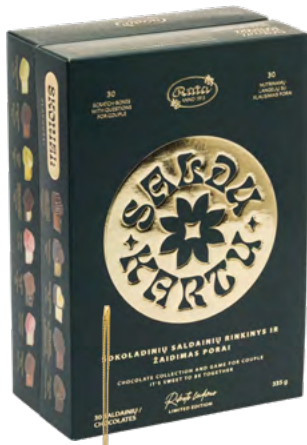

CHRISTMAS TREATS

- 1 "IT'S SWEET TO BE TOGETHER" - A COUPLES GAME WITH CHOCOLATES / 11.8 oz, LT #15637, $55
- 2 CERAMIC ANGEL BELL 1 1/2"H, LT #15667, $8

- 5 LIETUVA EXCLUSIVE BOX OF CHOCOLATES / 29.1 oz, LT #15545, $82
  72 hand-made chocolates in 27 vivid flavors!