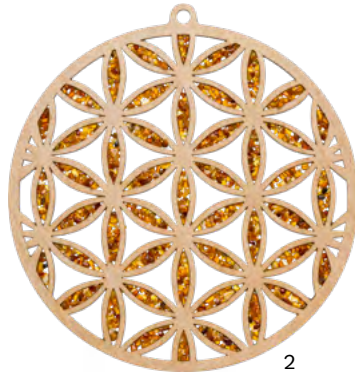

AMBERLAND

- 1 SUN WITH AMBER FEATHERS ORNAMENT / diam. 4-1/2", LT #15650, $14
- 2 AMBER FLOWER ORNAMENT / diam. 7.8", LT #15662, $18
- 3 CHRISTMAS WREATH ORNAMENT / diam. 4-1/2", LT #15646, $12

- 6 BUTTERFLY FAIRY ORNAMENT / diam. 7.8", LT #15661, $18
- 7 ELVES IN A SLEIGH ORNAMENT / diam. 4-1/2", LT #15645, $12
- 8 3D ANGEL WITH AMBER WINGS / amber, wood, 6.3"H, LT #15633, $19
- 9 RIGA BLACK CAT AMBER FIGURINE / wood, amber, 5" x 4", LT #15629, $16
- 10 GOLDEN AMBER TREE / copper wire/amber, 6"H, LT #15502, $56

- 4 FOREST AT NIGHT ORNAMENT / diam. 4-1/2", LT #15643, $12
- 5 STORK AND BABY ORNAMENT / diam. 4-1/2", LT #15648, $12

1 - 7; 11-15 ORNAMENT-MAGNET / AMBER, WOOD
16-23 ORNAMENT-MAGNET / PHOTO, AMBER, WOOD

- 11 NATIVITY ORNAMENT / diam. 4-1/2", LT #15644, $12
- 12 WITCH ON A BROOMSTICK ORNAMENT / diam. 7.8", LT #15660, $18
- 13 AMBER TREE ORNAMENT / diam. 7.8", LT #15659, $18
- 14 DEER IN THE WOODS ORNAMENT / diam. 4-1/2", LT #15642, $12
- 15 NATIVITY STABLE ORNAMENT / diam. 4-1/2", LT #15647, $12

- 16 PINE TREE SEASHORE ORNAMENT / diam. 4-1/2", LT #15658, $14
- 17 FAIRY AND WATER LILIES ORNAMENT / diam. 4-1/2", LT #15652, $14

- 18 RIVER FAIRY ORNAMENT / diam. 4-1/2", LT #15656, $14
- 19 AMBER WAVE SUNSET ORNAMENT / diam. 4-1/2", LT #15654, $14
- 20 AMBER WAVE ORNAMENT / diam. 4-1/2", LT #15653, $14
- 21 SUNSET IN THE SEA ORNAMENT / diam. 4-1/2", LT #15657, $14
- 22 SAND DUNES AND SEA ORNAMENT / diam. 4-1/2", LT #15651, $14
- 23 HUMMINGBIRD ORNAMENT / diam. 4-1/2", LT #15655, $14