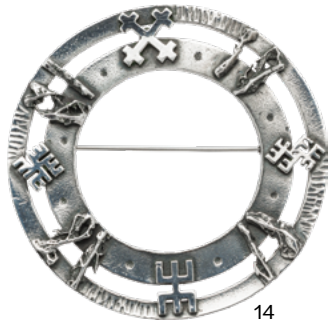

JEWELRY

- 1 THREE STAR PIN IN BRONZE / 0.8"×0.7", LV #20274 $26
- 2 TRI STAR BRONZE EARRINGS / 1.6"L, 0.6"W, LV #20887, $48
- 3 SILVER PIZZA SLICE EARRINGS / 0.5"L, 0.3"W, LV #20893, $80
- 4 TRIANGLE FRINGE EARRINGS / 0.6"L, 0.4"W, LV #20894, $80

- 5 AUSEKLIS OUTLINE LAPEL PIN / 0.4"×0.4", LV #20822, $32
- 6 MORNING STAR AUSEKLIS LAPEL PIN / 0.4"×0.4", LV #20823, $32
- 7 MORNING STAR AUSEKLIS PENDANT IN BRONZE / 1", 0.6"W, LV #20857, $45
- 8 SUN SYMBOL LAPEL PIN / 0.6"D, LV #20824, $40

- 9 MORNING STAR QUARTET EARRINGS / 0.6"L, 0.6"W, LV #20897, $68
- 10 AUSEKLIS OUTLINE EARRINGS / 0.8"L, 0.8"W, LV #20899, $56
- 11 SILVER FRINGE EARRINGS / 0.4"L, 0.4"W, LV #20892, $80
- 12 PRUSSIAN SUN CIRCLE PENDANT / 1.8"D, LV #8694, $115
- 13 ŪSIŅŠ SPRINGTIME PENDANT / 0.8"D, LV #7265, $35

- 14 LARGE SYMBOL PIN / 2.6"D, LV #20814, $450
- 15 FIVE LAT COIN PIN / 1.5"D, LV #20815, $140
- 16 ROUND SAKTA PIN WITH SYMBOLS / 0.8"D, LV #20820, $72
- 17 SYMBOL CIRCLE PENDANT / 0.8"D, LV #20829, $62
- 18 OPEN HOOPS WITH LATVIAN SYMBOLS / 0.6"L, 0.3"W, LV #20895, $120

- 19 MESMERIZING SYMBOL PENDANT / 1.2"D, LV #20828, $96
- 20 SYMBOL DISK AND HOOP PENDANT / 0.8"D, LV #20851, $62
- 21 RETRO SAKTA PENDANT / 1.6"D, LV #20840, $115

- 22 SAKTA PENDANT WITH BELL CHARMS / 2"L, 1.1"D, LV #20837, $99
- 23 SUN PENDANT WITH DANGLES / 1.7"L, 1"D, LV #20834, $76
- 24 WISHING WELL PENDANT WITH SYMBOL CHARM / 1.5"L, 0.8"W, LV #20854, $68