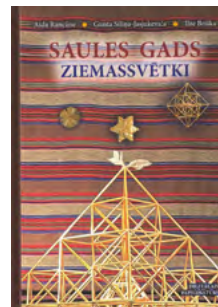

CALENDARS & SOUVENIRS

1 **DŽĪVĒNIKI. ANIMALS. MY FIRST WORDS** / in Latvian, boardbook, 14 p., 7" x 5.5", LV **#21007, $16**
This friendly book is perfect for little hands. It can handle the wear-and-tear of toddlers and has different textures to explore.

2 **LATVIAN FAIRY TALE 2025 CALENDAR** / in Latvian, name days included, 11.5" x 9.5", LV **#21072, $14**

3 **ILZE, A.EGLĪTIS** / in Latvian, hardcover, 448 p., 8" x 5", LV **#20762, $45**