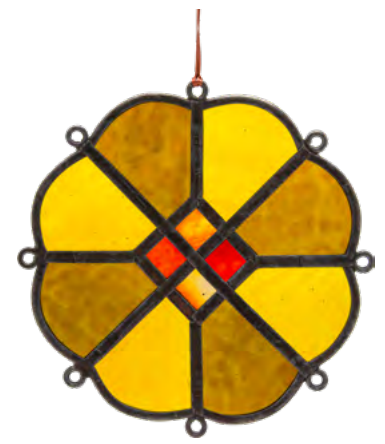

9 SUN SYMBOL SUNCATCHER / glass, 6.7"D, LV #21029, $58