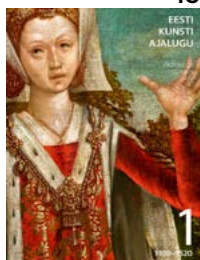

BOOKS AND CD

- 1 ILZE, A.EGLĪTIS / in Latvian, hardcover, 448 p., 8" x 5", LV #20762, $45
  The story takes place in the 1940's and 1950's and is based on real events.
- 2 UZGLEZNOT LAIKU. STĀSTI, Ē.KŪLIS / in Latvian, hardcover, 256 p., 8" x 5", LV #20763, $38
- 3 MĪĻĀKĀS DZIESMAS 2023 / schlager, 22 songs, LV #20768, $18

- 4 AIZDOMAS, L.KOVAĻOVA / in Latvian, hardcover, 288 p., 8" x 5", LV #20758, $38
  A novel, which keeps the reader in suspense up until the last pages of the book.
- 5 APVEDCEĻŠ. PĒTERGAILIS / schlager, 11 songs, LV #20766, $18
- 6 SKANDINIEKI. DVĒSELE / folk, 22 songs, LV #20769, $20
- 7 PAZUDUŠAIS DĒLS. UGUNĪ, R.BLAUMANIS / in Latvian, paperback, 144 p., 8" x 6", LV #20759, $16

- 8 STORIES OF THE OLD TOWN, M.LEVINA / in Latvian, hardcover, 130 p., 11" x 8.5", LV #20765, $60
- 9 PASTĀSTI PAR DZIESMUSVĒTKIEM, M.BĒRZIŅŠ / in Latvian, paperback, 96 p., 6.5" x 5.5", LV #20760, $16
  Writer Māris Bērziņš researched and created 21 short stories from the collections of informal history of song festivals preserved in the Latvian Museum of Writing and Music, wittily bringing to life the vital, resourceful, romantic, passionate, creative and song festival-obsessed Latvian.

10 JĒKABS BĪNE, A.GRITĀNE / in Latvian, paperback, 144 p., 10" x 8.5", LV #20507, $30
Jākabs Bīne (1895-1955) was a painter, graphic designer, master of applied arts, theoretician and teacher. He was respected in the Latvian art community as one to always depict the Latvian worldview, folk wisdom and historical events.

11 LATVIEŠU VALODAS GRAMATIKA A1. GRAMMAR OF THE LATVIAN LANGUAGE. ELEMENTARY: A1 / in Latvian, paperback, 296 p., 9.5" x 6.5", LV #20761, $45