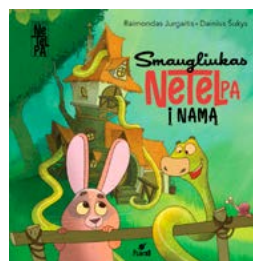

1. 10 CHRISTMAS ADVENT CANDLE SET / four wooden houses of different heights: 6"-5.1"-4.3"-3.5", 3"W x 3"L, natural wood, painted white-light grey-dark grey-black, copper chimney. Four white candles and gift box included, LV #9810, $58

1. 14 GRAŽIAUSIOS VAKARO PASAKĖLĒS / in Lithuanian, hardcover, 196 p., 9" x 8", LT #15616, $34
   Delight in 190 interesting, lively, well-illustrated stories about princes, pirates, pretty princesses, wise animals, friendly giants, dragons and tiny fairies.
2. 15 SMAUGLIUKAS NETELPA Į NAMĄ, R.JURGAITIS, D.ŠUKYS / in Lithuanian, hardcover, 24 p., 9" x 9", LT #15615, $18
   This book is like a riddle, with fun illustrations for kids and parents.
3. 16 LABANAKT, MEŠKIUK! / in Lithuanian, hardcover, 12 p., 8" x 8", LT #15613, $30
   Explore this interactive book with a magic flashlight!
4. 17 VILNIAUS VIŠTYTĒ, M.ČEPAITYTĒ, P.KUCENKO / in Lithuanian, hardcover, 36 p., 9" x 8", LT #15617, $26
   This interactive guide invites little readers to follow Vištyte through the streets of old-town Vilnius.