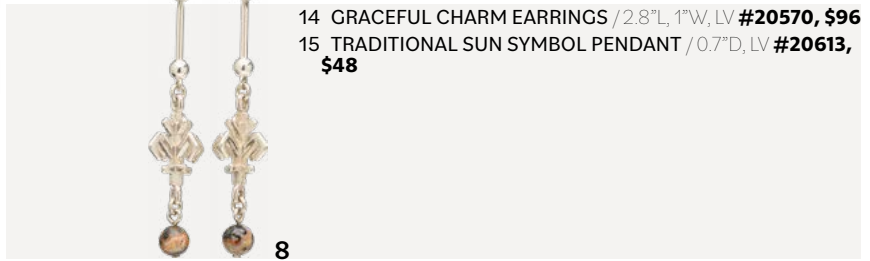

- 1 CHARM BUNDLE PENDANT / 1.1"L, LV #8163, $75
- 2 SMALL CHARM BUNDLE EARRINGS WITH LATVIAN SYMBOLS / stud, 1.2"L, LV #1872, $72
- 3 FLOWER STUD EARRINGS WITH CHARM / 0.7"L, 0.3"W, LV #20592, $35
- 4 TRIANGLE STUD EARRINGS WITH ZALKTIS MAGIC SNAKE SYMBOL / 0.3"L, 0.3"W, LV #20591, $35
- 5 ENERGY SYMBOL STUD EARRINGS / 0.3"L, 0.5"W, LV #20593, $75
- 6 CHARM EARRINGS WITH LATVIAN SYMBOLS / 2"L, LV #7255, $72

4

- 7 CLASSIC LATVIAN ENGAGEMENT RING. LĪGAVA 7-DAY RING / 0.4"W, LV #9471, $92

- 8 AUSTRALIA TREE DANGLE EARRINGS WITH SUNSTONE BEAD / 2.6"L, 0.5"W, LV #20575, $80
- 9 AMBER SYMBOL WHEEL PENDANT / 0.7"D, LV #20612, $72
- 10 AUSTRALIA TREE OF DAWN STUD EARRINGS / 0.6"L, 0.6"W, LV #20602, $42
- 11 CHARM BUNDLE EARRINGS / 1.8"L, 0.4"W, LV #6413, $105
- 12 LATVIAN CHARM LONG DANGLE EARRINGS / 1.6"L, 0.6"W, LV #8122, $52
- 13 FOLK MOTIF EARRINGS WITH CHARMS / 1.5"L, 0.7"W, LV #20576, $70

MUST HAVE

8

- 14 GRACEFUL CHARM EARRINGS / 2.8"L, 1"W, LV #20570, $96
- 15 TRADITIONAL SUN SYMBOL PENDANT / 0.7"D, LV #20613, $48

11