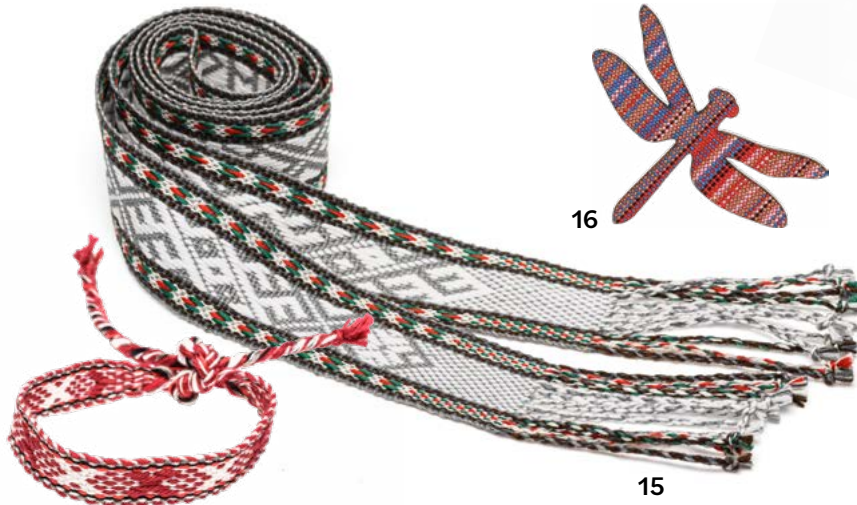

SPORTS AND FOLKY GIFTS

3

5

- 1 LATVIAN BASKETBALL FAN JERSEY - WHITE / 100% polyester, sizes: S-M-L-XL-XXL-XXXL, LV #20754, $55
- 2 LATVIAN BASKETBALL FAN JERSEY - MAROON / 100% polyester, sizes: S-M-L-XL-XXL-XXXL, LV #20753, $55

- 3 LATVIA HOCKEY PUCK WITH FULL COAT OF ARMS / 2.9"D, LV #20642, $16
- 4 HOCKEY PUCK WITH LATVIA SHIELD / 2.9"D, LV #20643, $16
- 5 LATVIAN FLAG HEART PIN / metal, 0.6" x 0.6", LV #20485, $4
- 6 ESTONIAN FLAG HEART PIN / hard plastic, 0.6" x 0.6", EST #31540, $4
- 7 LATVIA FAN SCARF / 100% acrylic, 5ft x 7", LV #20685, $22
- 8 LATVIJA MESH CAP WITH THREE STARS / cotton, buckle closure, adjustable size, LV #20730, $22

8

- 9 LATVIA COAT OF ARMS CAP / cotton, buckle closure, adjustable size, LV #20731, $22
- 10 LATVIJA CAP / cotton, buckle closure, adjustable size, LV #20684, $22

16

15

13

- 11 HAND-WOVEN BOOKMARK / wool, linen, 9"L, 1"W, LV #20746, $12 each
- 12 WOVEN CAR REAR-VIEW MIRROR DECORATION / wool, linen, 6" x 1.5", LV #20747, $12
- 13 TRADITIONAL LATVIAN WOVEN BOOKMARK / personalized with the name of your choice, wool-linen, 1.8"W, LV #125, $18

- 14 WOVEN BRACELET / wool, linen, 0.4"W, tie to size, LV #20744, $15
- 15 GREY ETHNIC DESIGN SASH / wool, linen, 10"L, width 1.7", LV #20745, $180
- 16 DRAGONFLY BROOCH / acrylic and fabric, 2.3" x 1.6", LV #20735, $13
- 17 CAMERA STRAP / wool-linen-leather, adjustable length, 2"W, LV #20073, $98
- 18 UKULELE STRAP / wool-linen-leather, adjustable length, 1.8"W, LV #20072, $95

18