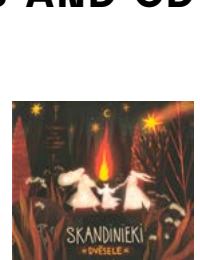

BOOKS AND CD

- 1 ILZE, A.EGLĪTIS / in Latvian, hardcover, 448 p., 8" x 5", LV #20762, $45
  The story takes place in the 1940's and 1950's and is based on real events.
- 2 UZGLEZNOT LAIKU. STĀSTI, Ē.KŪLIS / in Latvian, hardcover, 256 p., 8" x 5", LV #20763, $38
- 3 MĪĻĀKĀS DZIESMAS 2023 / schlager, 22 songs, LV #20768, $18