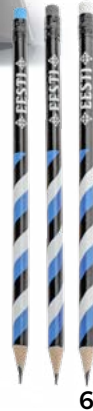

6

- 11 LATVIA'S CASTLES ACROSS CENTURIES 2024 CALENDAR /in Latvian and English, name days included, 19" x 95", LV #20524, $15
- 12 SCENIC ESTONIA 2024 CALENDAR /in Estonian, name days included, 8" x 11.5", EST #32100, $16
- 13 THE MYSTERIOUS BEAUTY OF BOGS 2024 CALENDAR /in Latvian and English, name days included, 19" x 95", LV #20141, $15