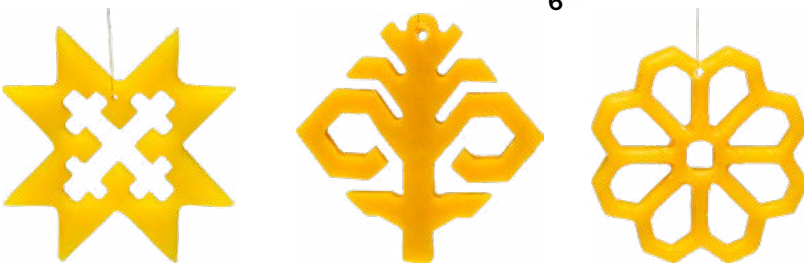

- 15 BEESWAX TREE ORNAMENT / 3"H, choose design: Auseklis Star, Tree of Dawn or Sun, LV #20433, $6

- 16 LATVIA NATURE 2024 TABLE CALENDAR /in Latvian, name days included, 5" x 9.5", LV #20706, $8

- 17 LATVIJA 2024 TABLE CALENDAR /in Latvian and English, name days included, 4.75" x 5.5", LV #20705, $9

- 18 ROUND CANDLE WITH AMBER RING / paraffin wax, 1"D, choose yellow or white, LT #15497, $10

- 19 BEESWAX ORNAMENT CANDLE / 2.6"H, 1.8"D, LV #20350, $13

- 20 DOUBLE CROSS BEESWAX PILLAR CANDLE / 3.5"H, 1.3"D, LV #9684, $12