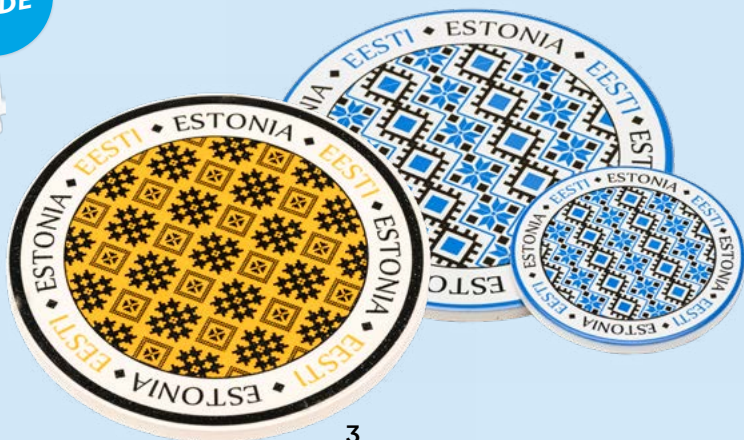

PRACTICAL ITEMS