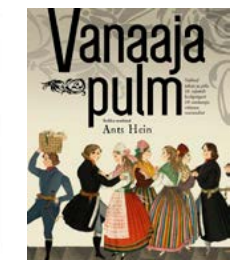

BOOKS AND CD

- 1 ILZE, A.EGLĪTIS / in Latvian, hardcover, 448 p., 8" x 5", LV #20762, $45
  The story takes place in the 1940's and 1950's and is based on real events.
- 2 UZGLEZNOT LAIKU. STĀSTI, Ē.KŪLIS / in Latvian, hardcover, 256 p., 8" x 5", LV #20763, $38
- 3 MĪĻĀKĀS DZIESMAS 2023 / schlager, 22 songs, LV #20768, $18

- 4 AIZDOMAS, L.KOVAĻOVA / in Latvian, hardcover, 288 p., 8" x 5", LV #20758, $38
  A novel, which keeps the reader in suspense up until the last pages of the book.
- 5 APVEDCEĻŠ. PĒTERGAILIS / schlager, 11 songs, LV #20766, $18
- 6 SKANDINIEKI. DVĒSELE / folk, 22 songs, LV #20769, $20
- 7 PAZUDUŠAIS DĒLS. UGUNĪ, R.BLAUMANIS / in Latvian, paperback, 144 p., 8" x 6", LV #20759, $16

- 8 STORIES OF THE OLD TOWN, M.LEVINA / in Latvian, hardcover, 130 p., 11" x 8.5", LV #20765, $60
- 9 PASTĀSTI PAR DZIESMUSVĒTKIEM, M.BĒRZIŅŠ / in Latvian, paperback, 96 p., 6.5" x 5.5", LV #20760, $16
  Writer Māris Bērziņš researched and created 21 short stories from the collections of informal history of song festivals preserved in the Latvian Museum of Writing and Music, wittily bringing to life the vital, resourceful, romantic, passionate, creative and song festival-obsessed Latvian.

10 JĒKABS BĪNE, A.GRITĀNE / in Latvian, paperback, 144 p., 10" x 8.5", LV #20507, $30
Jākabs Bīne (1895-1955) was a painter, graphic designer, master of applied arts, theoretician and teacher. He was respected in the Latvian art community as one to always depict the Latvian worldview, folk wisdom and historical events.

11 LATVIEŠU VALODAS GRAMATIKA A1. GRAMMAR OF THE LATVIAN LANGUAGE. ELEMENTARY: A1 / in Latvian, paperback, 296 p., 9.5" x 6.5", LV #20761, $45