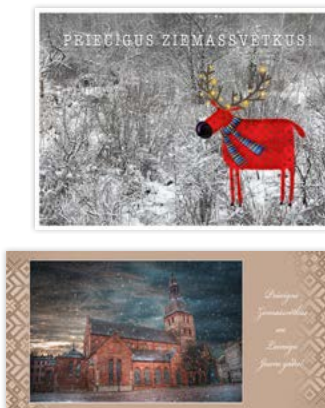

CARDS AND FOR KIDS