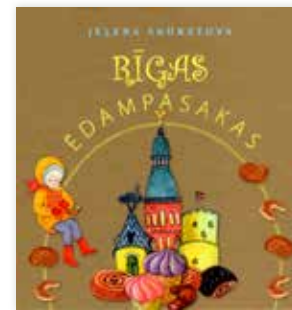

FOR KIDS

1 MAŅA LAUKU SĒTA. PIRMĀS ZINĀŠANAS (3-5 GADI) / boardbook, in Latvian, 10 p., 10" x 8.5", LV #20395, $18
A book of exciting activities for preschoolers to learn about the countryside. It is an interactive book with cards, which can be used to answer questions and work on matching and grouping.

2 LAUKOS. GRĀMATA MAZULIM / in Latvian, boardbook, 22 p., 6" x 7", LV #20359, $11
A handy little book for learning animal, fruit, vegetable and other words.

3 LETTER CARDS / in Latvian, 35 letter pairs, 4" x 3", LV #20427, $10
Letter cards can be used to teach the alphabet, but they also help improve memory, attention span and concentration.

4 SUNĪTIS HEKTORS / in Latvian, Letter Cards / in Latvian, 35 letter pairs, 4" x 3", LV #20427, $10

5 KAĶĪTIS MURIS / in Latvian, boardbook, 10 p., 6" x 6", LV #20360, $9
A cute book with a message: How good it is to have trusted friends!

6 SPĒLĒJIES UN IEPAŽĪSTI! DZĪVNIEKI / in Latvian, boardbook, 10 p., 5.5" x 5.5", LV #20430, $10
This book with lovely illustrations and moving parts is fun and educational for little youngsters.

6

7

7 BIB "LATVIETIS" (MALE) OR "LATVIETE" (FEMALE) / 95% cotton, 5% elastane, lining 100% cotton, water-resistant, LV #20101, $11
Proud to be Latvian! Machine wash cold. Do not put in dryer.

8 PINK SAULĪTE BABY BODYSUIT / LV #20188, $16

9 BLUE ZALKTIS BABY BODYSUIT / LV #20189, $16

10 AUSTRAS KOKS BABY BODYSUIT / LV #9799, $16
100% organic cotton, sizes: 0-3m, 3-6m, 6-12m, 12-18m, 18-24m

13

11 IESKATIES LATVIJĀ, R.SVAŽA / in Latvian, paperback, 24 p., 11.5" x 8", LV #20472, $18

12 MANA UN TAVA LATVIJA, G.SĒJA / in Latvian, hardcover, 82 p., 8" x 10", LV #20474, $26

13 RŪĶIŠI UN MEŽAVECIS, V.PLŪDONIS / in Latvian, hardcover, 28 p., 10.5" x 8", LV #20475, $22