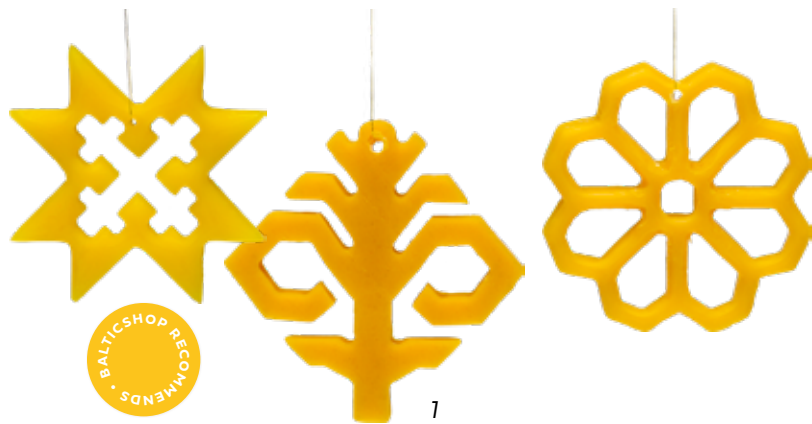

CANDLES

1

- 1 BEESWAX TREE ORNAMENT / 3"H, choose design: Ausekis Star, Tree of Dawn or Sun, LV #20433, $6
- 2 WISHING WELL SUN-CATCHER / glass, 3" x 3"; LV #20402, $12
- 3 SUN CROSS SUNCATCHER - LARGE / glass, 5" x 5"; LV #20404, $18
- 4 SUN CROSS SUNCATCHER - SMALL / glass, 3" x 3"; LV #20405, $14

3

- 5 DOUBLE CROSS BEESWAX PILLAR CANDLE / 3.5"H, diam. 1.3"; LV #9684, $12
- 6 BEESWAX ORNAMENT CANDLE / 2.6"H, diam. 1.8"; LV #20350, $13
- 7 JUMIS ROCK BEESWAX CANDLE / 2.5"H, 3.5"W, LV #20351, $13
- 8 NATURAL OAK HOUSE CANDLE HOLDER / 3"W x 3"L x 6.1"H, choose wood-burn design, LV #9811, $23

6

8

- 9 ROUND CANDLE WITH AMBER RING / paraffin wax, choose yellow or white, diam. 1"; LT #15497, $10
- 10 HOLLOW REED PLACEMAT / 12" x 16"; LV #20421, $8
- 11 RUSH REED PLACEMAT / 12" x 16"; LV #20422, $7
- 12 CERAMIC SUSHI SET / clay, food-safe glaze, 12" x 5.5"; LV #20179, $49
- 13 DRAGONFLY BLACK CLAY PLATE / 6.5" x 4.5"; LV #20403, $28
- 14 JUMIS ROCK BEESWAX CANDLE / 2.5"H, 3.5"W, LV #20351, $
- 15 WOODEN SUN "SAULĪTE" ORNAMENT / natural wood, diam. 2"; LV #6957, $7
- 16 LARGE SUN "SAULĪTE" ORNAMENT / natural wood, diam. 6"H, LV #20364, $21
- 17 SQUARE BEESWAX CANDLE WITH SUN SYMBOL / 3"H, 1.4"D, 10 hr burn time, LV #9683, $14

Make your holidays festive with the sparkle of amber!

11

12

16

- 18 BEESWAX CANDLE WITH AMBER RING / 3.3"H x 2.3"D, LT #15448, $16
- 19 CLAY BOWL. GREEN / Latvian red clay, food-safe glaze, diam. 6.5"; LV #20021, $32