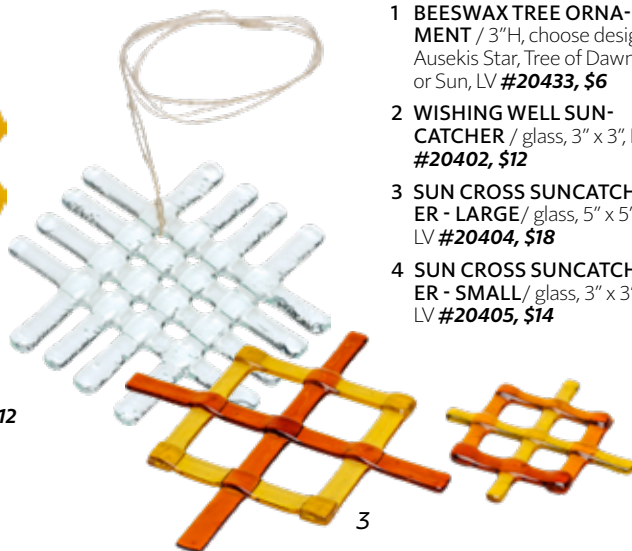

1

- 1 BEESWAX TREE ORNAMENT / 3"H, choose design: Ausekis Star, Tree of Dawn or Sun, LV #20433, $6
- 2 WISHING WELL SUN-CATCHER / glass, 3" x 3"; LV #20402, $12
- 3 SUN CROSS SUNCATCHER - LARGE / glass, 5" x 5"; LV #20404, $18
- 4 SUN CROSS SUNCATCHER - SMALL / glass, 3" x 3"; LV #20405, $14