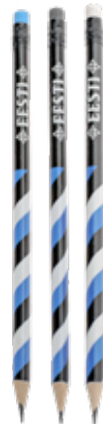

CARDS AND CALENDARS

- 1 LATVIAN CHRISTMAS CARDS, RĪGAS SV. PĒTERA BAZNĪCA / set of 12, with envelopes, blank inside, 8" x 4", LV #20144, $18
- 2 LATVIAN CHRISTMAS CARDS / set of 12, with envelopes, blank inside, 8" x 4", LV #20143, $18
- 3 LATVIAN CHRISTMAS CARDS, REINDEER / set of 12, with envelopes, blank inside, 5" x 7", LV #20145, $18
- 4 ESTONIAN CHRISTMAS CARDS, VIRU GATE / set of 12, with envelopes, blank inside, 4" x 8", EST #32001, $18
- 5 ESTONIAN CHRISTMAS CARDS, TALLINN TOWN HALL / set of 12, with envelopes, blank inside, 4" x 8", EST #32000, $18

3

7

- 6 AMBER FLOWER NECKLACE OR PIN / black cord included, but can be used separately as a pin, diam. 2", 16"L, LT #15405, $32
- 7 LATVIAN CHRISTMAS CARDS, RĪGAS DOMS / set of 12, with envelopes, blank inside, 4" x 8", LV #20146, $18

- 8 TALLINN NOTEBOOK / lined paper pages, 5.7" x 3.7", EST #32051, $7
- 9 TALLINN NOTEPAD / 3.5" x 4", EST #32050, $7
- 10 EESTI PLAYING CARDS / 3.5" x 2.5", EST #32059, $10
- 11 LATVIAN SYMBOL KEYCHAIN / diam. 0.9", 2.6"L, LV #9947, $38
- 12 SYMBOL CIRCLE KEYCHAIN / diam. 0.5", 2"L, LV #9948, $38

9

10

- 13 AMBER DESSERT SPOONS, SET OF 6 / 4.3"L, EST #15488, $55
- 14 CERAMIC CHRISTMAS TREE BELL / choose color, 3.1"H, LT #14729, $9
- 15 AMBER PEN / choose pen color, 5"L, LT #15441, $14
- 16 AMBER PEN / metal and amber, 5"L, LT #15449, $16
- 17 ESTONIA PENCILS, SET OF 3 / 6.5"L, EST #32057, $6

12

Front and back pictured.
Inscription on back: Dod Dieviņi kalnā kāpt, ne no kalna lejņā.

14

16

- 18 CHRISTMAS SWEETS / 17.6 oz, LV #9790, $12
- 19 ETHNIC PATTERN BOOK COVER / linen, 9"H, EST #31999, $36
- 20 TRIKĀTA NOTEBOOK / hardcover, rough woven cotton cover material, blank pages, ribbon marker, includes rigid paper gift box, 8" x 6", LV #20135 $38

20