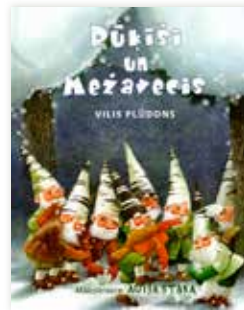

FOR KIDS

1 MAŅA LAUKU SĒTA. PIRMĀS ZINĀŠANAS (3-5 GADI) / boardbook, in Latvian, 10 p., 10" x 8.5", LV #20395, $18
A book of exciting activities for preschoolers to learn about the countryside. It is an interactive book with cards, which can be used to answer questions and work on matching and grouping.

2 LAUKOS. GRĀMATA MAZULIM / in Latvian, boardbook, 22 p., 6" x 7", LV #20359, $11
A handy little book for learning animal, fruit, vegetable and other words.

3 LETTER CARDS / in Latvian, 35 letter pairs, 4" x 3", LV #20427, $10
Letter cards can be used to teach the alphabet, but they also help improve memory, attention span and concentration.

4 SUNĪTIS HEKTORS / in Latvian, Letter Cards / in Latvian, 35 letter pairs, 4" x 3", LV #20427, $10

5 KAĶĪTIS MURIS / in Latvian, boardbook, 10 p., 6" x 6", LV #20360, $9
A cute book with a message: How good it is to have trusted friends!

6 SPĒLĒJIES UN IEPAŽĪSTI! DZĪVNIEKI / in Latvian, boardbook, 10 p., 5.5" x 5.5", LV #20430, $10
This book with lovely illustrations and moving parts is fun and educational for little youngsters.

6

7

7 BIB "LATVIETIS" (MALE) OR "LATVIETE" (FEMALE) / 95% cotton, 5% elastane, lining 100% cotton, water-resistant, LV #20101, $11
Proud to be Latvian! Machine wash cold. Do not put in dryer.

8 PINK SAULĪTE BABY BODYSUIT / LV #20188, $16

9 BLUE ZALKTIS BABY BODYSUIT / LV #20189, $16

10 AUSTRAS KOKS BABY BODYSUIT / LV #9799, $16
100% organic cotton, sizes: 0-3m, 3-6m, 6-12m, 12-18m, 18-24m

13

11 IESKATIES LATVIJĀ, R.SVAŽA / in Latvian, paperback, 24 p., 11.5" x 8", LV #20472, $18

12 MANA UN TAVA LATVIJA, G.SĒJA / in Latvian, hardcover, 82 p., 8" x 10", LV #20474, $26

13 RŪĶIŠI UN MEŽAVECIS, V.PLŪDONIS / in Latvian, hardcover, 28 p., 10.5" x 8", LV #20475, $22