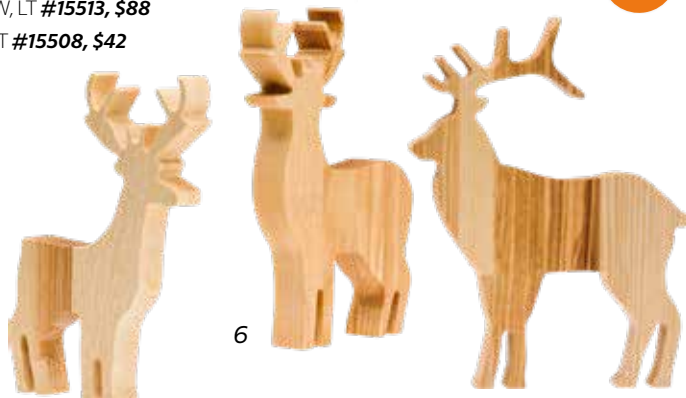

KIDS LOVE IT

- 9 THIN RED BRACELET WITH 3 AMBER BEADS / red string, amber diam. 0.3", adjustable size, max size 8", LT #15487, $10
- 10 AMBER BEAD BRACELET WITH BUTTERFLY / red string, adjustable, max size 8.5", LT #20417, $12
- 11 CLEAR AMBER BEAD BRACELET / black string, adjustable, max size 8.5", LT #20416, $12
- 12 SUBTLE AMBER BEAD BRACELET / black string, adjustable, max size 8.5", LT #20415, $12
- 13 AMBER NUGGET TIE BRACELET / black string, nugget 0.8"W, adjustable size, max size 9", LT #15486, $10
- 14 AMBER PILL BOX / 2.2"L, 1.8"W, LT #15496, $25
- 15 DRAGONFLY WITH AMBER WINGS / 1.5" x 1.7", LT #15520, $15
- 16 BEE WITH AMBER WINGS / 1.1" x 1", LT #15519, $15